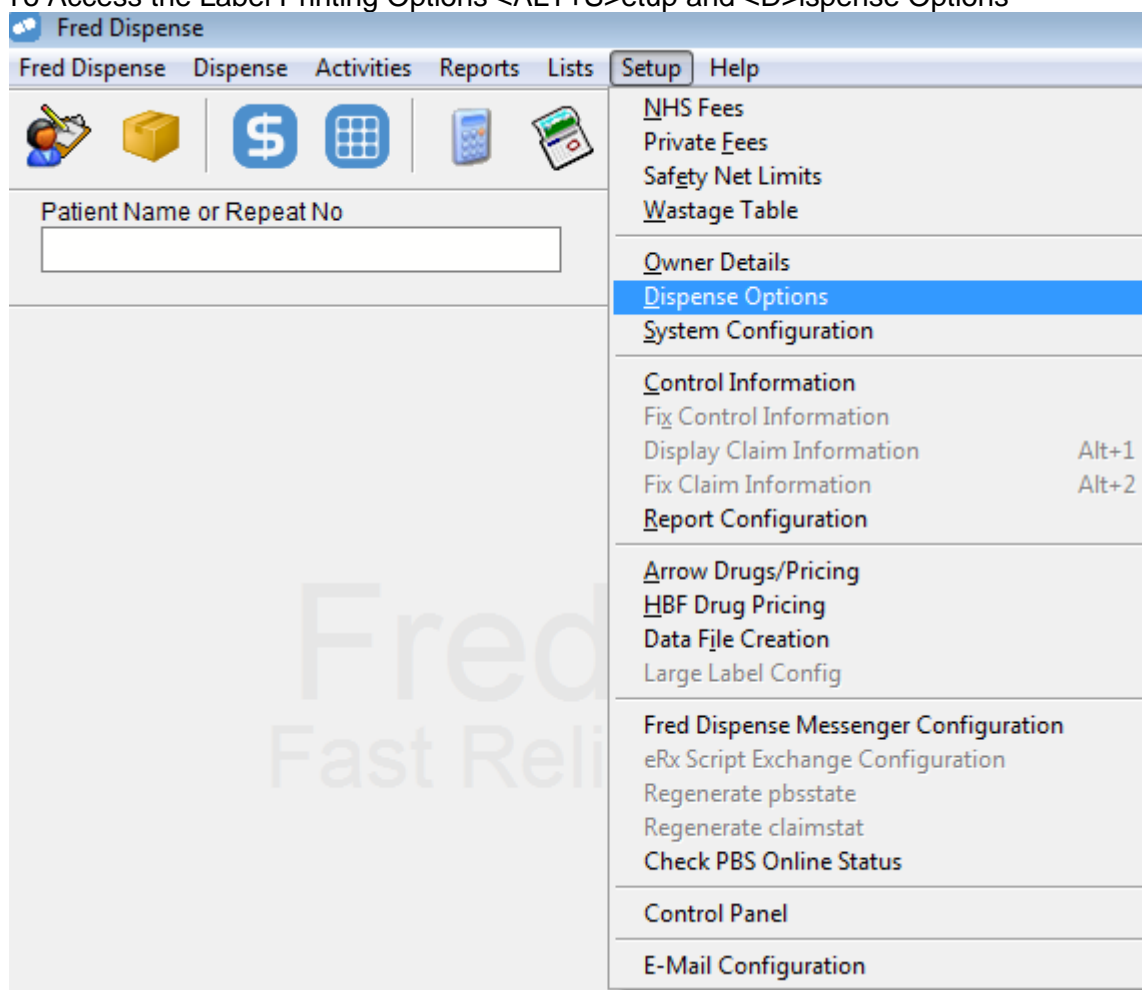

LABEL PRINTING OPTIONS – PRINT WARNING LABEL NO'S

Last Updated: Monday, 6 April 2009

Author: Clare Porter

Summary	1
Details	1

Summary

This Option Allows you to print warning label Numbers next to the doctor's name on the main label

Details

To Access the Label Printing Options <ALT+S>etup and <D>ispense Options

Then Click on Label Printer

Print Warning Label No's

Print the Warning Label Numbers on the Label Y\N?

Y = Will print the Warning Label Numbers on the main Label next to the Doctor name