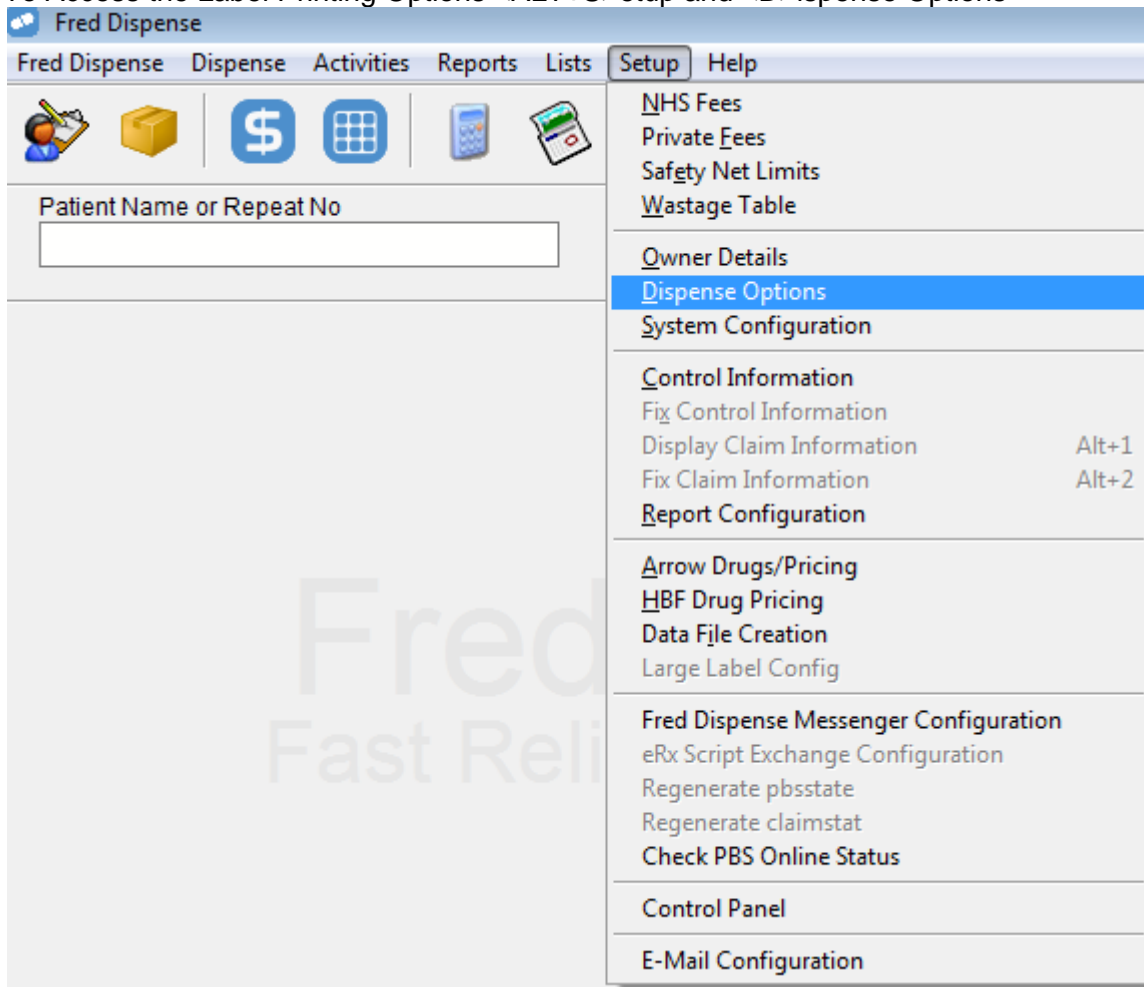

LABEL PRINTING OPTIONS – PRINT NHS CODE

Last Updated: Thursday, 2 April 2009

Author: Clare Porter

Summary1
Details1

Summary

This option allows you to print the NHS code of the drug dispensed on the Main Label next to the Doctor's name

Details

To Access the Label Printing Options <ALT+S>etup and <D>ispense Options

Then Click on Label Printer

Print the Drug NHS Code on the Label YN

Y = The Drug NHS code will print next to the Doctor's Name